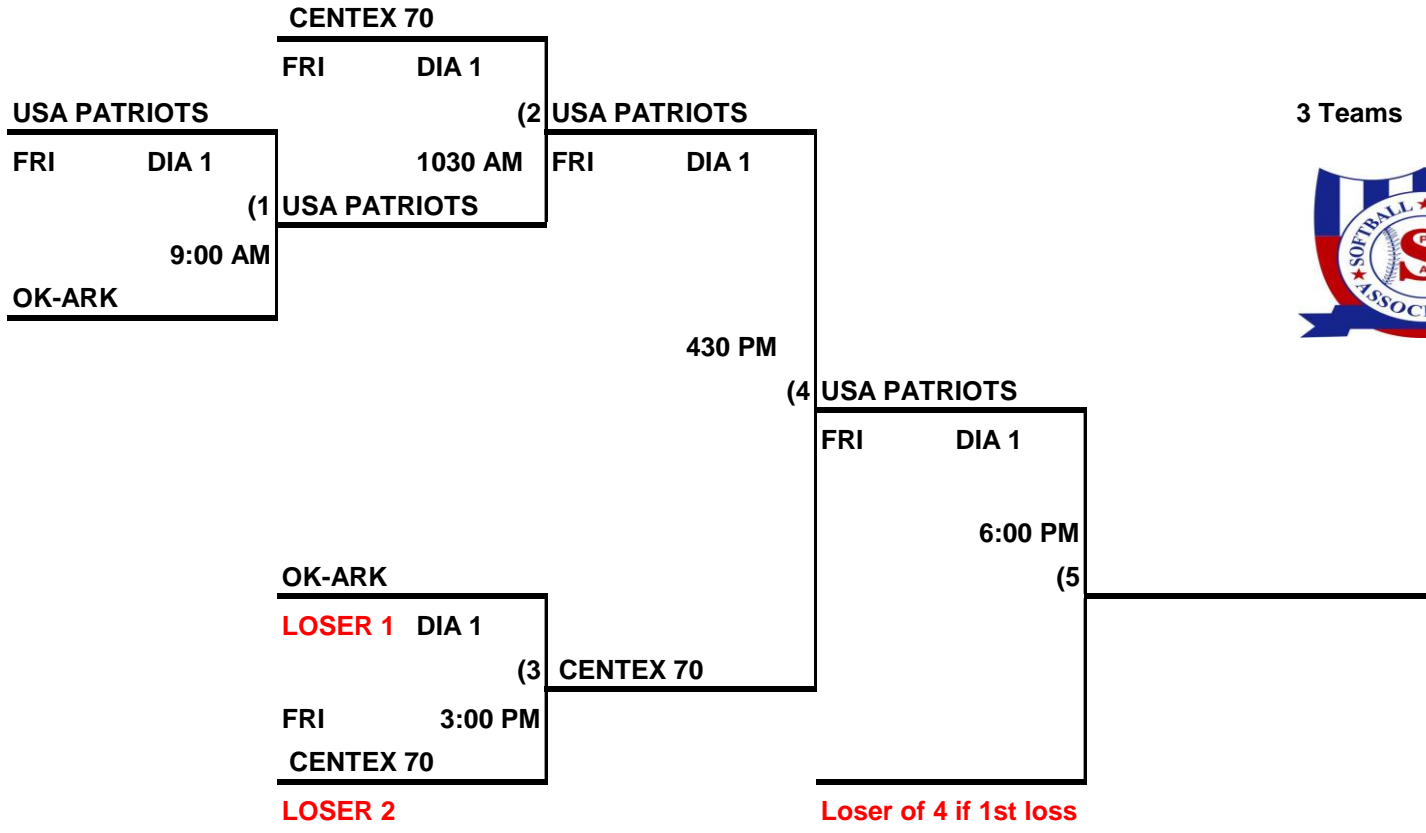

**2021 SPA  
LAYLA BRYAN MEMORIAL  
70 AAA  
DOUBLE ELIMINATION**

3 Teams